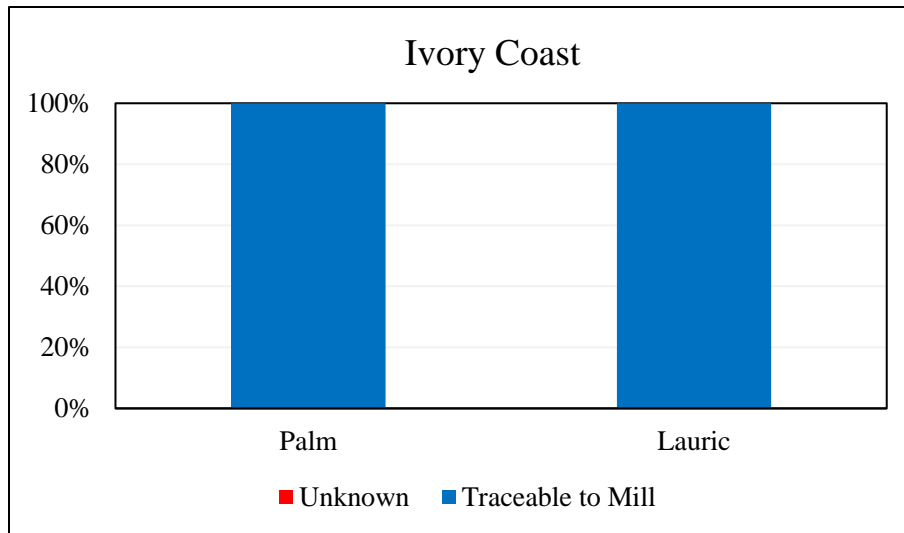

Sania CIE, Ivory Coast

Traceability Summary - Supplies January 2017 - December 2017

Refinery Details					
Parent Name	Refinery Name	RSPO Status	Latitude	Longitude	Address
Sania CIE	Sania CIE	No	5.2628519°	-4.005225°	Zone industrielle de Vridi, rue du textile 01 BP 2949 Abidjan 01

Overall Traceability	Palm	Lauric
Unknown*	0.0%	0.0%
Traceable to mill	100.0%	100.0%

*Unknown unlisted

The charts below represent total volumes of palm and lauric products sourced from various origins into Ivory Coast in January 2017 - December 2017: