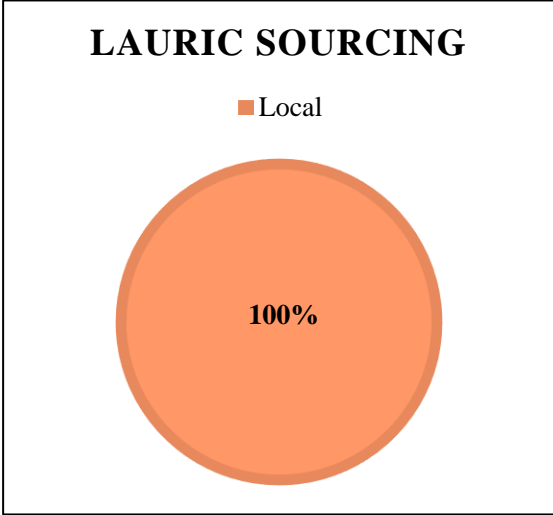

Sania CIE, Ivory Coast

Traceability Summary - Supplies January 2017 - December 2017

Refinery Details					
Parent Name	Refinery Name	RSPO Status	Latitude	Longitude	Address
Sania CIE	Sania CIE	No	5.2628519°	-4.005225°	Zone industrielle de Vridi, rue du textile 01 BP 2949 Abidjan 01

Overall Traceability	Palm	Lauric
Unknown*	0.0%	0.0%
Traceable to mill	100.0%	100.0%

*Unknown unlisted

The charts below represent total volumes of palm and lauric products sourced from various origins into Ivory Coast in January 2017 - December 2017: