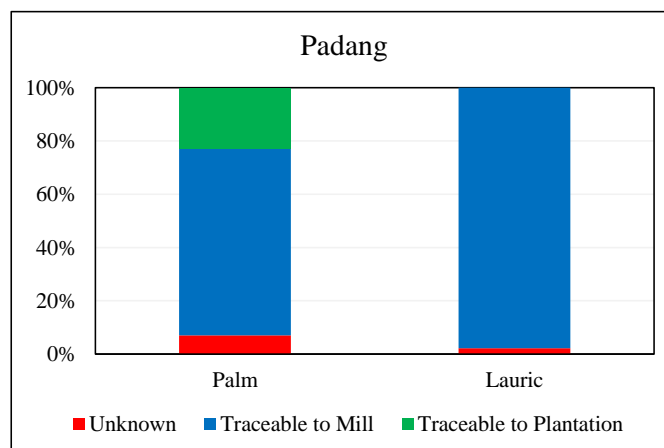

PT Wilmar Nabati Indonesia, Padang
Traceability Summary - Supplies July 2015 - June 2016

Refinery Details					
Parent Name	Refinery Name	RSPO Status	Latitude	Longitude	Address
Wilmar International	PT Wilmar Nabati Indonesia, Padang	Yes - MB	-4.516940°	100.368300°	Jalan Belawan, Kampung Baru, Kelurahan Teluk Bayur Utara, Kecamatan Padang Selatan, Sumatera Barat, Indonesia 25217

Supplying mills according to region

	Palm	Lauric
Bengkulu	19	1
Central Kalimantan	1	0
Jambi	3	0
North Sumatra	2	0
Riau	3	0
South Sumatra	1	0
West Sumatra	16	0
Unknown	3	0
Total	48	1

Traceability

	Palm	Lauric
Unknown	7.1%	2.2%
Traceable to mill*	92.9%	97.8%
*(includes traceable to plantation)	22.8%	0.0%

No of Suppliers

	Palm	Lauric
Wilmar owned mills	6	0
Third party mills	42	1
Wilmar refineries	2	1
Others(refiners/traders/bulkers)	0	0

Percentage

	Palm	Lauric
Wilmar owned mills	19.6%	0.0%
Third party mills	68.2%	6.1%
Wilmar refineries	12.2%	93.9%
Others(refiners/traders/bulkers)	0.0%	0.0%

No of Certified Mills

	Palm	Lauric
RSPO	6	0