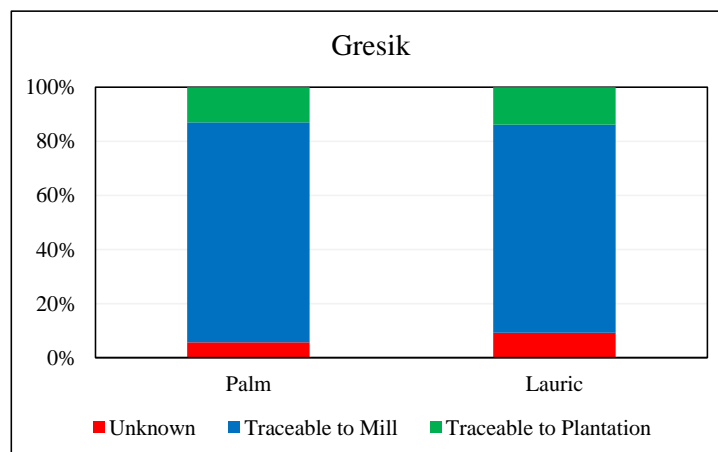

Supplying mills according to region

	Palm	Lauric
Babel	2	0
Central Kalimantan	32	44
East Kalimantan	19	9
Jambi	6	0
North Kalimantan	4	0
Riau	2	0
South Kalimantan	2	6
South Sumatra	3	0
West Kalimantan	18	7
West Sulawesi	1	5
West Sumatra	0	1
Unknown	6	4
Total	95	76

Traceability

	Palm	Lauric
Unknown	5.7%	9.2%
Traceable to mill ⁺	94.3%	90.8%
⁺ (including traceable to plantation)	13.0%	13.8%

No of Suppliers

	Palm	Lauric
Wilmar owned mill	11	9
Third party mills	84	67
Wilmar refineries	6	4
Others(refiners/traders/bulkers)	0	2

Percentage

	Palm	Lauric
Wilmar owned mill	7.4%	11.1%
Third party mills	75.6%	49.6%
Wilmar refineries	17.1%	37.7%
Others(refiners/traders/bulkers)	0.0%	1.6%

No of Certified Mills

RSPO	18	19
------	----	----