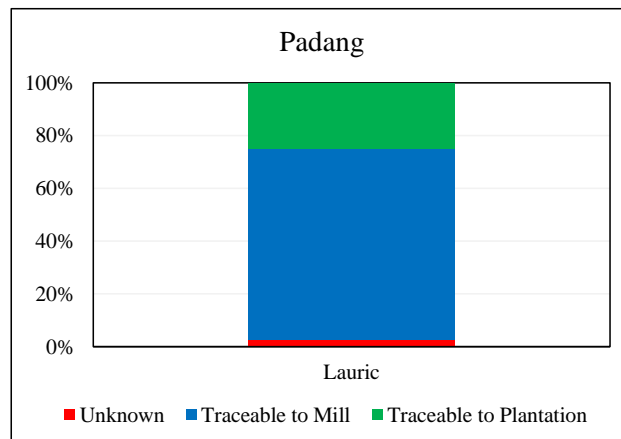

PT Usaha Inti Padang, Padang
Traceability Summary - Supplies April 2015 - March 2016

Supplying mills according to region

	Lauric
Bengkulu	15
Jambi	16
Riau	2
South Sumatra	1
West Sumatra	18
Unknown	1
Total	53

Traceability

	Lauric
Unknown	2.3%
Traceable to mill*	97.7%
<hr/>	
*(includes traceable to plantation)	24.9%

No of Suppliers

Wilmar owned mill	6
Third party mills	47
Wilmar refineries	0
Others(refiners/traders/bulkers)	0

Percentage

Wilmar owned mill	21.8%
Third party mills	78.2%
Wilmar refineries	0.0%
Others(refiners/traders/bulkers)	0.0%

No of Certified Mills

RSPO	6
------	---

PT Usaha Inti Padang, Padang
(April 2015 - March 2016)