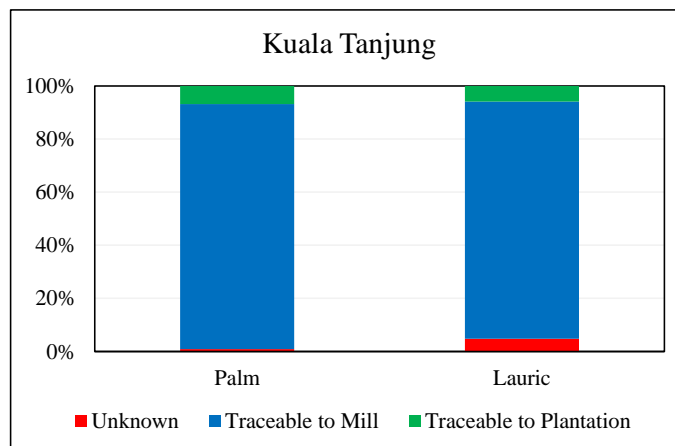

Supplying mills according to region

	Palm	Lauric
Aceh	19	9
Babel	3	0
Belitung	1	0
Central Kalimantan	4	0
Jambi	19	0
North Sumatra	84	81
Riau	6	7
South Sumatra	4	1
West Kalimantan	3	0
Unknown	1	2
Total	144	100

Traceability

	Palm	Lauric
Unknown	0.9%	4.8%
Traceable to mill*	99.1%	95.2%
*(includes traceable to plantation)	6.8%	5.9%

No of Suppliers

	Palm	Lauric
Wilmar owned mill	7	7
Third party mills	137	93
Wilmar refineries	3	2
Others(refiners/traders/bulkers)	0	2

Percentage

	Palm	Lauric
Wilmar owned mill	8.4%	7.7%
Third party mills	79.7%	66.2%
Wilmar refineries	11.9%	17.6%
Others(refiners/traders/bulkers)	0.0%	8.4%

No of Certified Mills

RSPO	17	15
------	----	----