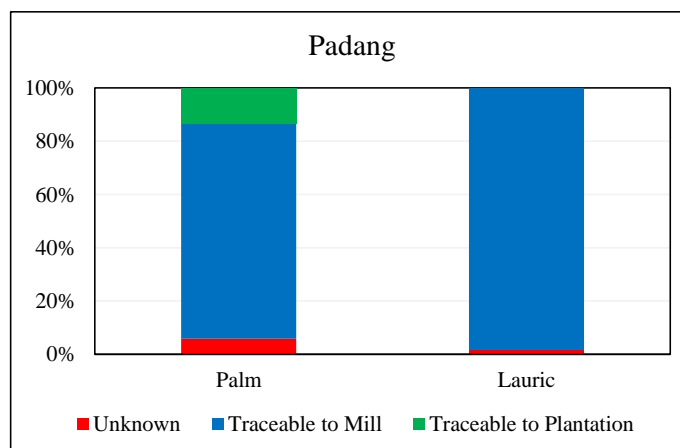

PT Wilmar Nabati Indonesia, Padang
Traceability Summary - Supplies October 2015 - September 2016

Refinery Details					
Parent Name	Refinery Name	RSPO Status	Latitude	Longitude	Address
Wilmar International	PT Wilmar Nabati Indonesia, Padang	Yes - MB	-4.516940°	100.368300°	Jalan Belawan, Kampung Baru, Kelurahan Teluk Bayur Utara, Kecamatan Padang Selatan, Sumatera Barat, Indonesia 25217

Supplying mills according to region

	Palm	Lauric
Bengkulu	19	1
Jambi	2	0
Jambi	2	0
North Sumatra	3	0
Riau	1	0
South Sumatra	13	0
West Sumatra	3	0
Unknown	0	0
Total	43	1

Traceability

	Palm	Lauric
Unknown	6.0%	1.7%
Traceable to mill*	94.0%	98.3%
*(includes traceable to plantation)	13.4%	0.0%

No of Suppliers

	Palm	Lauric
Wilmar owned mills	6	0
Third party mills	37	1
Wilmar refineries	2	1
Others(refiners/traders/bulkers)	0	0

Percentage

	Palm	Lauric
Wilmar owned mills	18.3%	0.0%
Third party mills	64.1%	8.4%
Wilmar refineries	17.6%	91.6%
Others(refiners/traders/bulkers)	0.0%	0.0%

No of Certified Mills

	Palm	Lauric
RSPO	4	0