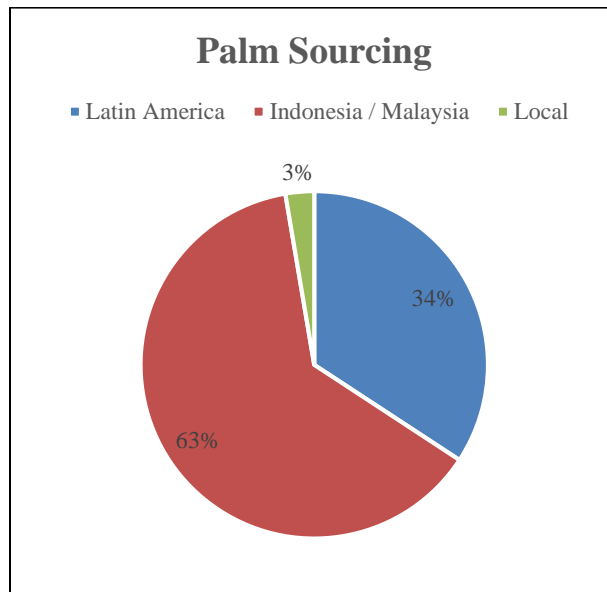

Overall Traceability	Palm	Lauric
Unknown*	0.1%	-
Traceability to mill	99.9%	-

*Unknown unlisted

Supplying Wilmar International refineries at source

	Werk Noblee
WINA, Pelintung	X

The charts below represent total volumes of palm products sourced from various origins into Olenex Edible Oils GmbH – Werk Noblee in January 2016 - December 2016:

List of supplying refineries

Country	Parent company	Refinery	Palm	Lauric
Indonesia**	Wilmar International	PT. Wilmar Nabati Indonesia, Dumai (Pelintung Berth)	X	

*Indicates RSPO Identity Preserved (IP) / Segregated (SG) palm oil mill