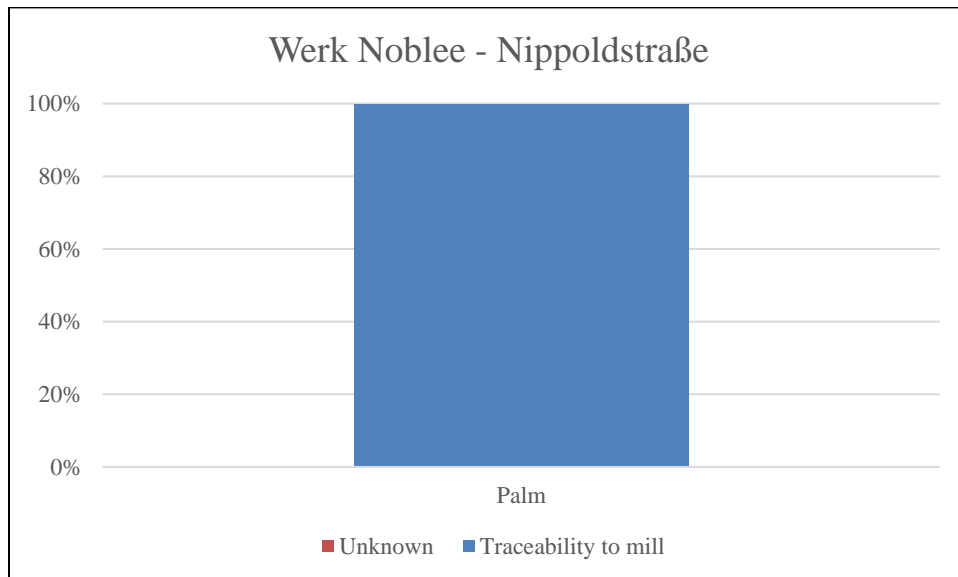

Overall Traceability	Palm	Lauric
Unknown*	0.1%	-
Traceability to mill	99.9%	-

*Unknown unlisted

Supplying Wilmar International refineries at source

	Werk Noblee
WINA, Pelintung	X

The charts below represent total volumes of palm products sourced from various origins into Olenex Edible Oils GmbH – Werk Noblee in January 2016 - December 2016: