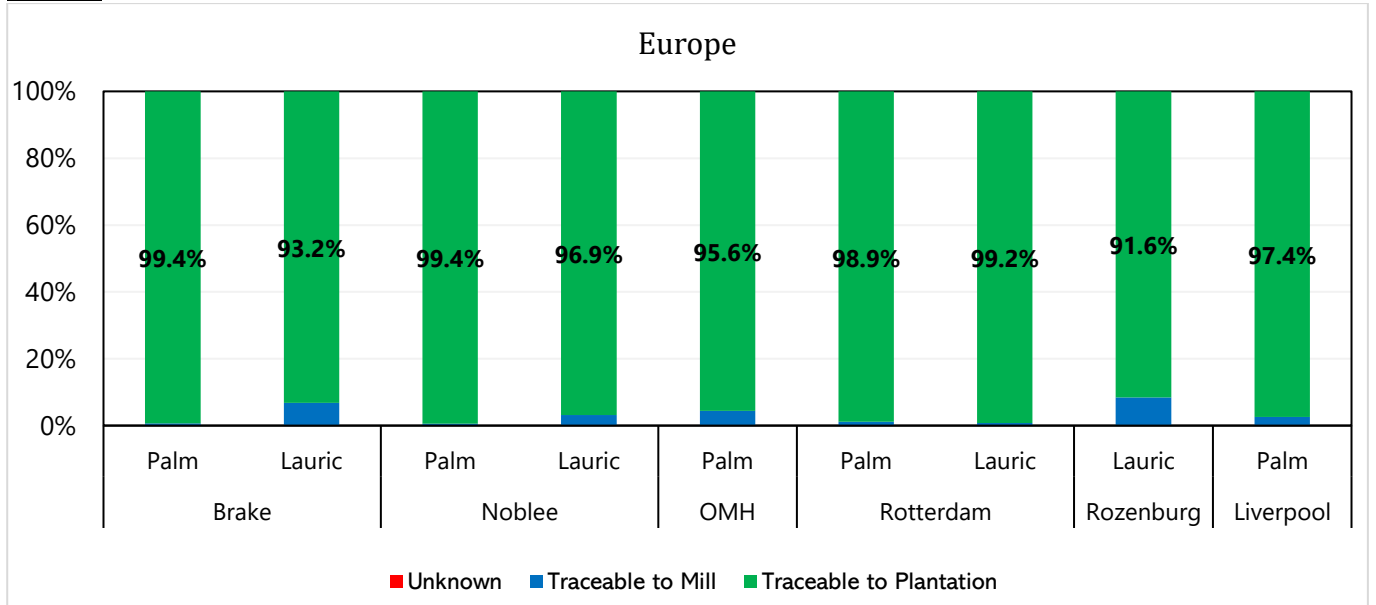

Europe

LEGEND

Refinery	Code
Olenex Edible Oils GmbH	Brake
Olenex Edible Oils GmbH – Werk Noblee	Noblee
Olenex Edible Oils GmbH – Werk OMH	OMH
Olenex Edible Oils BV	Rotterdam
Wilmar Oleochemicals BV	Rozenburg
Volac Wilmar Feed Ingredients Ltd	Liverpool