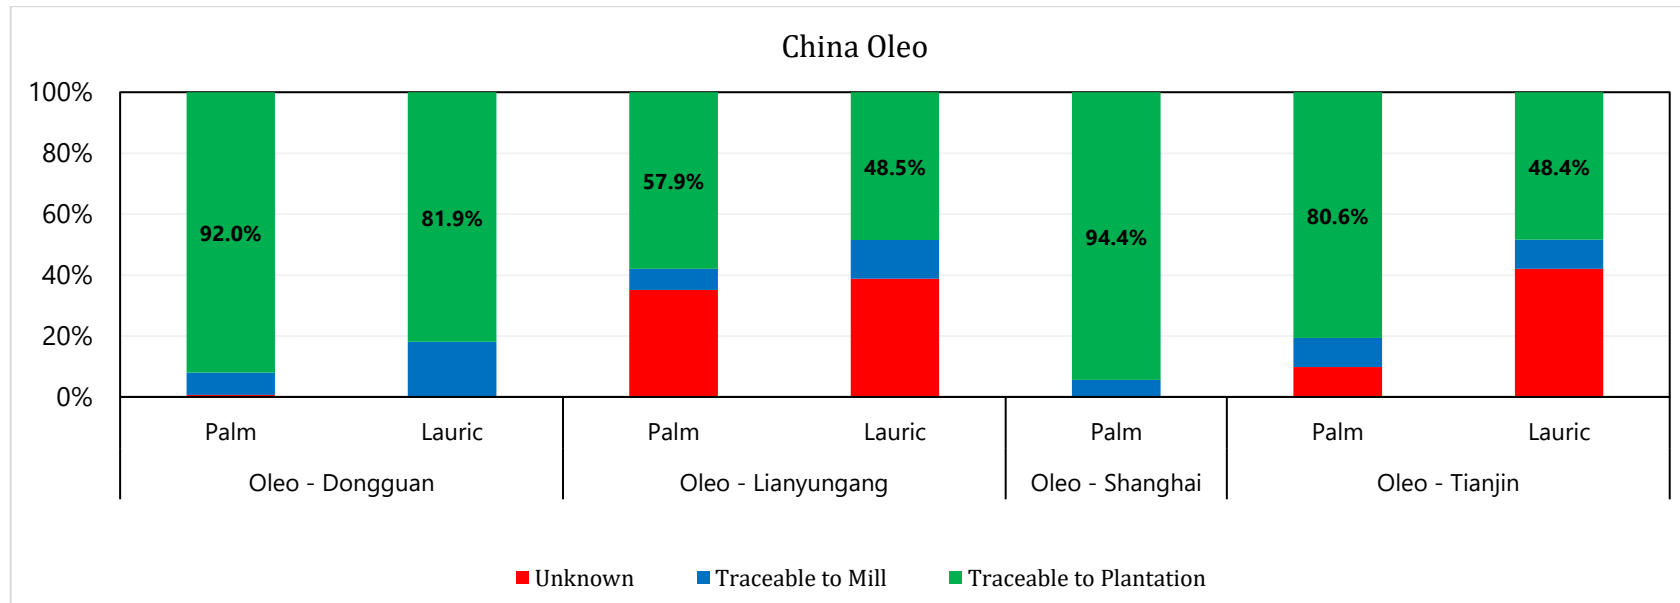

LEGEND

Refinery	Code
Wilmar Oleochemicals (Dongguan) Co., Ltd	Oleo - Dongguan
Wilmar Oleochemicals (Lianyungang). Co.,Ltd & Wilmar Alcohol Industries (Lianyungang) Co., Ltd	Oleo - Lianyungang
Wilmar Biotechnology (Shanghai) Co., Ltd	Oleo - Shanghai
Wilmar Oleochemicals (Tianjin) Co., Ltd	Oleo - Tianjin