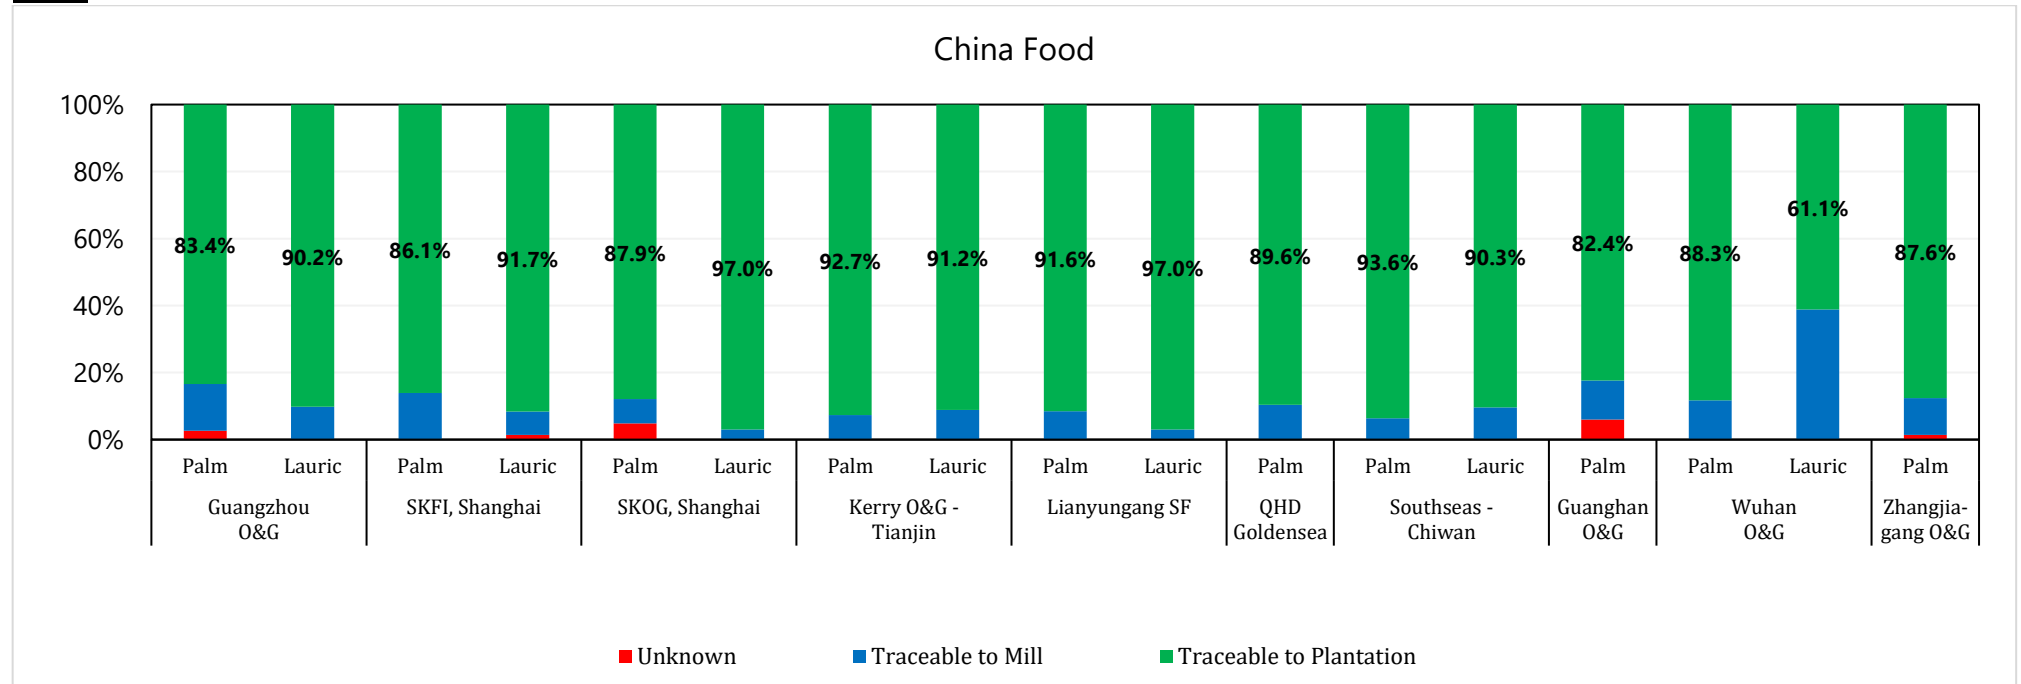

China

LEGEND

Refinery	Code
Yihai (Guangzhou) Oils & Grains Industries Co., Ltd	Guangzhou O&G
Shanghai Kerry Food Industries Co., Ltd	SKFI, Shanghai
Shanghai Kerry Oils & Grains Industrial Co., Ltd	SKOG, Shanghai
Kerry Oils & Grains (Tianjin) Ltd	Kerry O&G - Tianjin
Yihai (Lianyungang) Speciality Fats Industries Co., Ltd	Lianyungang SF
Qinhuangdao Goldensea Specialty Oils & Fats Industries Co., Ltd	QHD Goldensea
Southseas Oils & Fats Industrial (Chiwan) Ltd	Southseas - Chiwan
Yihai (Guanghan) Oils, Grains & Foodstuffs Co., Ltd	Guanghan O&G
Yihai Kerry (Wuhan) Oils & Grains Industries Co., Ltd	Wuhan O&G
Yijiang (Zhangjiagang) Oils & Grains Industries Co., Ltd	Zhangjiagang O&G