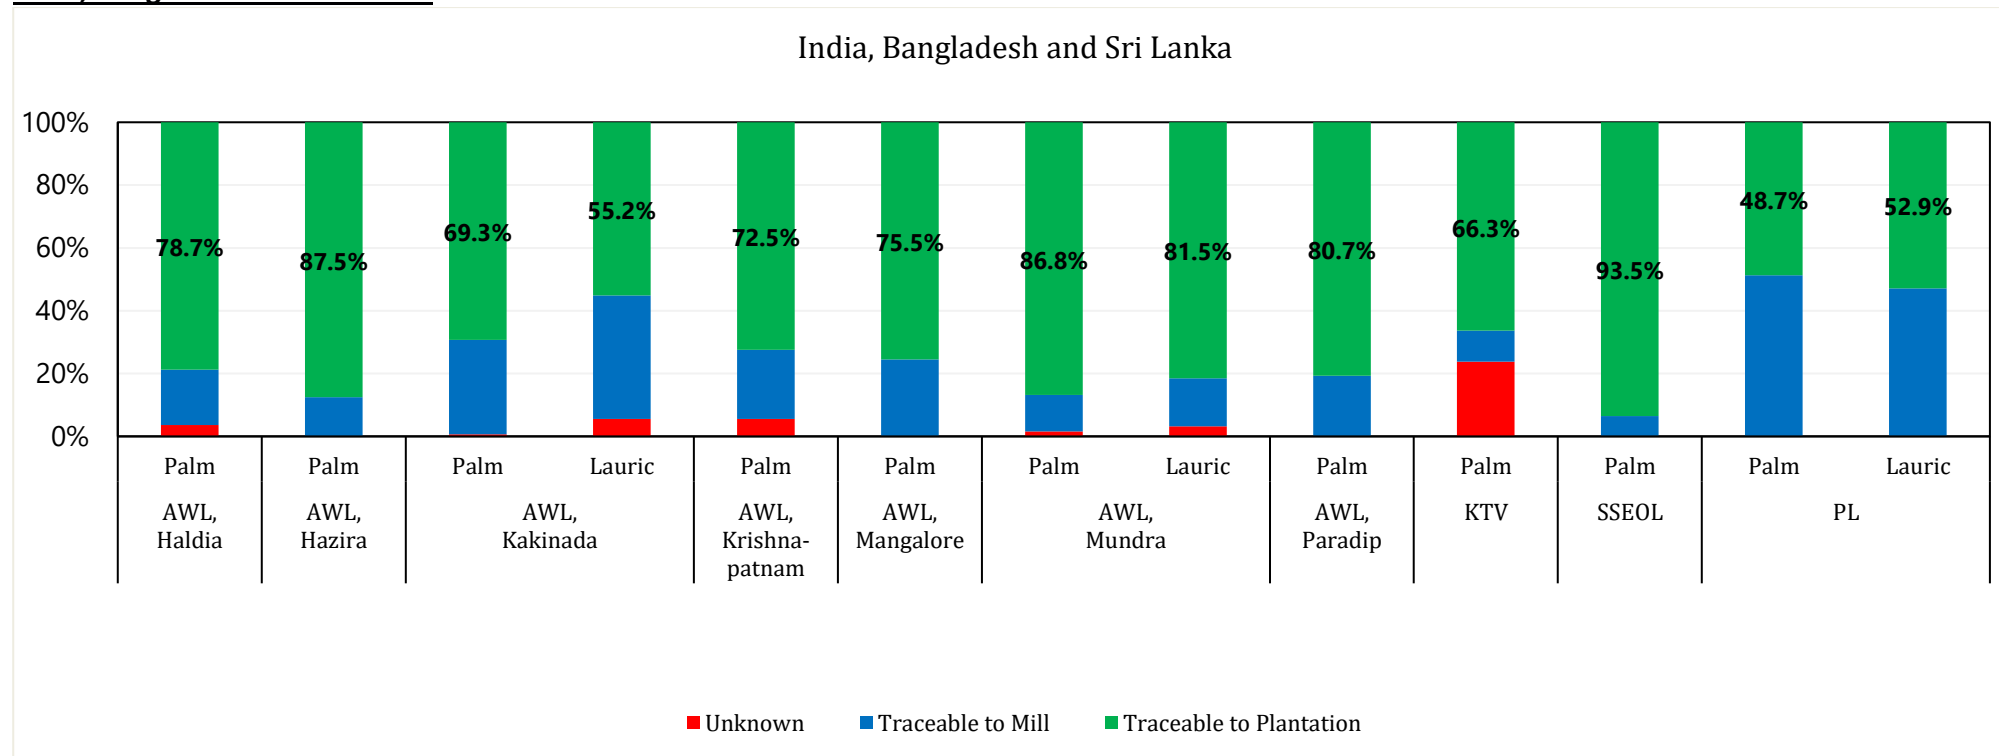

India, Bangladesh and Sri Lanka

LEGEND

Refinery	Code
Adani Wilmar Limited, Haldia	AWL, Haldia
Adani Wilmar Limited, Hazira	AWL, Hazira
Adani Wilmar Limited, Kakinada	AWL, Kakinada
Adani Wilmar Limited, Krishnapatnam	AWL, Krishnapatnam
Adani Wilmar Limited, Mangalore	AWL, Mangalore
Adani Wilmar Limited, Mundra	AWL, Mundra
Adani Wilmar Limited, Paradip	AWL, Paradip

Refinery	Code
KTV Health Food Pvt Ltd, Chennai	KTV
Shun Shing Edible Oil Limited	SSEOL
Pyramid Lanka (Private) Limited	PL