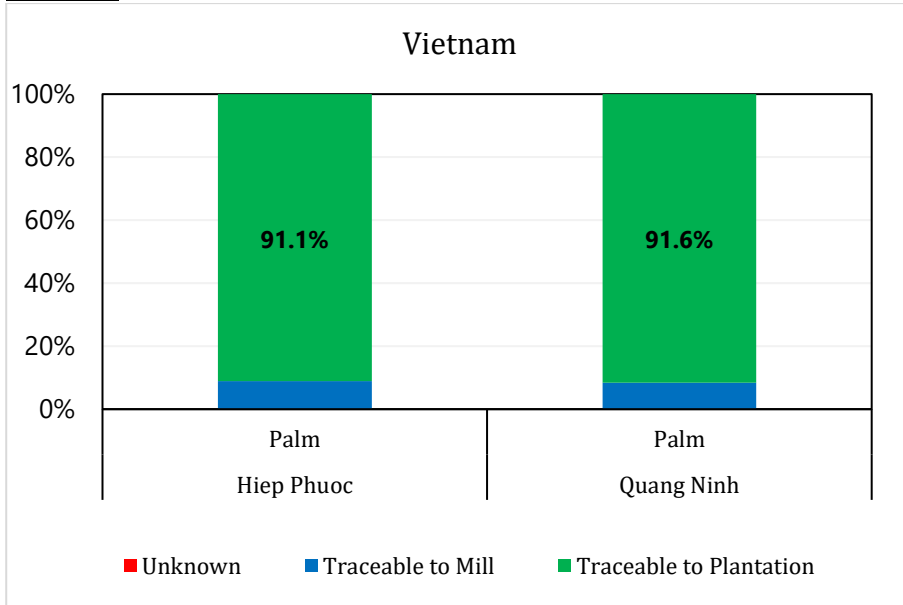

Vietnam

LEGEND

Refinery	Code
Calofic Hiep Phuoc	Hiep Phuoc
Calofic Quang Ninh	Quang Ninh