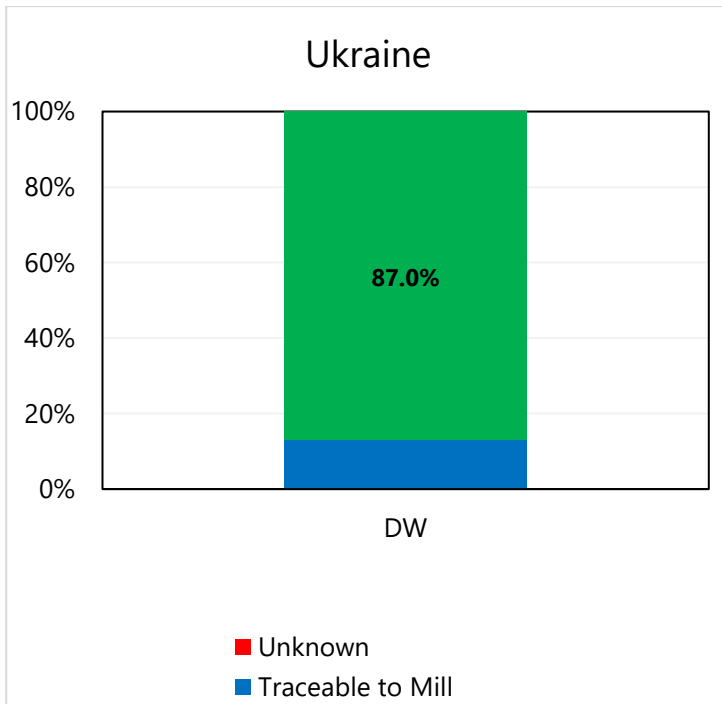

Ukraine

LEGEND

Refinery	Code
Delta Wilmar CIS Ltd	DW