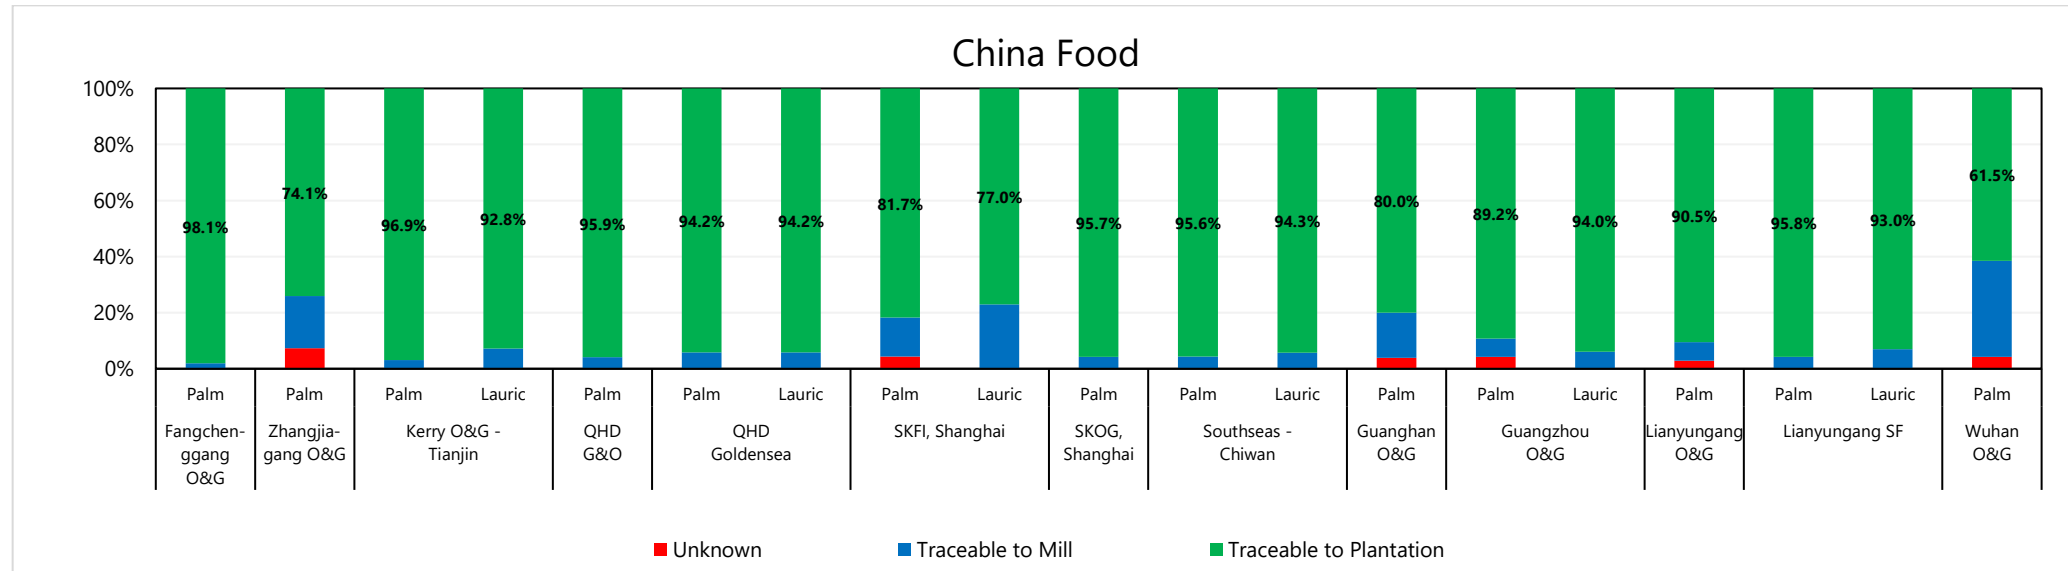

China

LEGEND

Refinery	Code
Yihai (Guangzhou) Oils & Grains Industries Co., Ltd	Guangzhou O&G
Shanghai Kerry Food Industries Co., Ltd	SKFI, Shanghai
Shanghai Kerry Oils & Grains Industrial Co., Ltd	SKOG, Shanghai
Kerry Oils & Grains (Tianjin) Ltd	Kerry O&G - Tianjin
Yihai (Lianyungang) Speciality Fats Industries Co., Ltd	Lianyungang SF
Qinhuangdao Goldensea Grain & Oil Industry Co., Ltd.	QHD G&O
Qinhuangdao Goldensea Specialty Oils & Fats Industries Co., Ltd	QHD Goldensea
Southseas Oils & Fats Industrial (Chiwan) Ltd	Southseas - Chiwan
Yihai (Guanghan) Oils, Grains & Foodstuffs Co., Ltd	Guanghan O&G
Yihai Kerry (Wuhan) Oils & Grains Industries Co., Ltd	Wuhan O&G
Yijiang (Zhangjiagang) Oils & Grains Industries Co., Ltd	Zhangjiagang O&G
Yihai (Liangyungang) Oils & Grains Industries Co., Ltd.	Lianyungang O&G
Great Ocean Oils & Grains Industries (Fangchenggang) Co., Ltd	Fangchenggang O&G