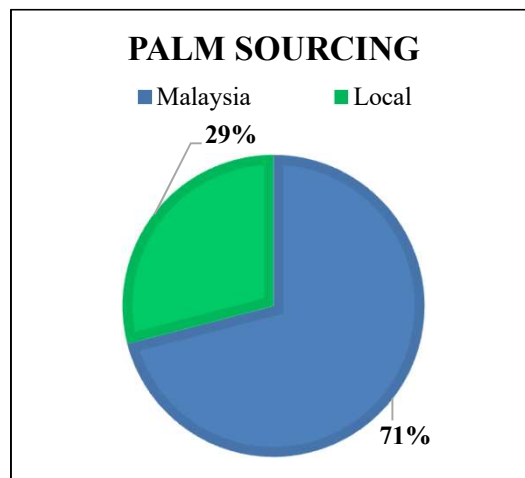

Overall Traceability	Palm
Unknown*	3.8%
Traceable to mill	96.2%

*Unknown unlisted

Direct suppliers at destination

Parent company	Suppliers	RSPO Status	Latitude	Longitude	Address
Presco Plc	Presco	No	6.139140°	5.714000°	Obaretin Estate, Km 22 Benin / Sapele Road, Ikpoba-Okha Local Government Area, Benin City, Edo State
Eyop Industries Ltd	Ibad Palm Oil Mill	No	4.975717°	8.341701°	Ekong-Anaku Road, Aningeje Akamkpa Local Government, Calabar, Cross River, Nigeria
Siat Nigeria Limited	SIAT	Yes - MB	4.815554°	7.049844°	Ubima Estate, Port-Harcourt-Oweerri Road Ubima, Rivers State, Nigeria
The Okomu Oil Palm Company Plc	The Okomu Oil Palm Company Plc	Yes - MB	6.334986°	5.603746°	Okomu Udo, Ovia South Local Government Area, Benin City, Edo State, Nigeria
Aden River Estates Limited	Aden River Estates Limited	No	2.785497°	45.018655°	Aden, near Ugbogui near Okada Village, Edo State.
IMC	Nsukwa Oil Palm Estate Limited	No	6.020234°	6.445580°	Nsukwa, near Ogwashi-Uku, Delta State
Base Plantations Limited	Calaro Palm Oil Mill	No	5.894686°	8.298390°	Calaro Oil Palm Estate, Mbarakom, Akamkpa LGA, Cross River Estate, Nigeria
	OLAM**				
	Whetstone**				
	Fresh Basket**				
	MGG Wells**				

**Unknown

Supplying Wilmar refineries at source

	PZ Wilmar
BEO, Bintulu	x
WINA, Pelintung	x
WINA, Dumai	x

The charts below represent total volumes of palm products sourced from various origins into Nigeria in January 2019 - December 2019: