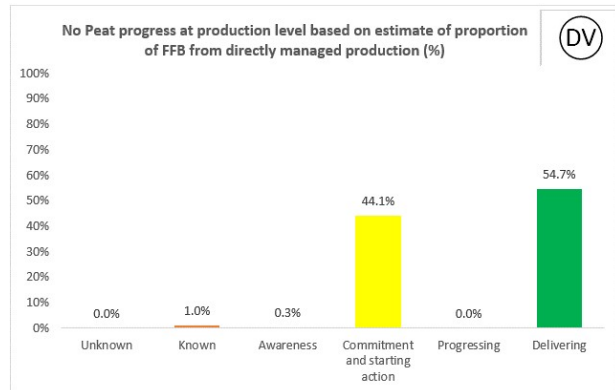

Progress at mill level (peat)

Palm

*Externally verified by Control Union

*Wilmar reports IRF profiles on an annual basis. These profiles represent data basis FY2021.