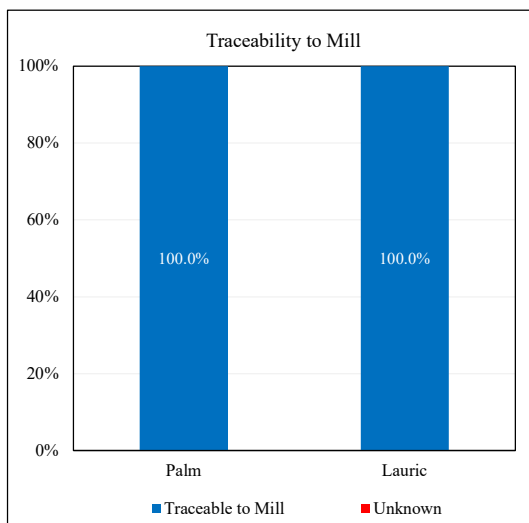

PT Wilmar Nabati Indonesia, Padang
Traceability Summary - Supplies July 2021 - June 2022

Refinery Details					
Parent Name	Refinery Name	RSPO Status	Latitude	Longitude	Address
Wilmar International Ltd	PT Wilmar Nabati Indonesia, Padang	Yes - SG;MB	-1.00034°	100.36863°	Jalan Belawan, Kampung Baru, Kelurahan Teluk Bayur Utara, Kecamatan Padang Selatan, 25217 Sumatera Barat, Indonesia

Supplying mills (direct) according to region

	Palm	Lauric
Bengkulu	19	0
Jambi	5	0
North Sumatra	3	0
South Sumatra	1	0
West Sumatra	13	0
Total	41	0

Traceability to Mill

	Palm	Lauric
Traceable to Mill	100.0%	100.0%
Unknown	0.0%	0.0%

Traceability to Plantation

	Palm	Lauric
Traceable to Plantation	91.0%	87.1%
Unknown	9.0%	12.9%

No of Suppliers

	Palm	Lauric
Wilmar owned mill	5	0
Supplying mills (direct)	36	0
Wilmar refineries	1	1
Others(refiners/traders/bulkers)	0	0

Volume Percentage

	Palm	Lauric
Wilmar owned mill	25.3%	0.0%
Supplying mills (direct)	67.7%	0.0%
Wilmar refineries	7.0%	100.0%
Others(refiners/traders/bulkers)	0.0%	0.0%

No of Certified Mills

	Palm	Lauric
RSPO	7	0