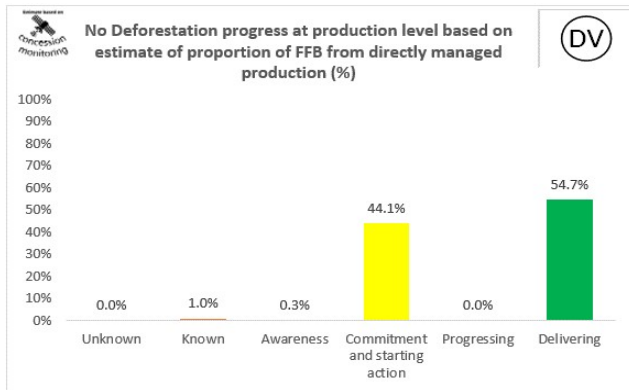

NDPE Implementation Reporting Framework*
PT Wilmar Nabati Indonesia, Padang

Wilmar has made significant improvements, which include transparently reporting progress on the implementation of various supply chain initiatives and activities. However, we also recognize there is a need for a clearer and consistent way to measure and communicate NDPE progress. Hence, since 2019, Wilmar has actively participated in the NDPE Implementation Reporting Framework (IRF), which is led by Proforest.

The IRF categorizes supplier mills into various pre-defined categories of progress, with a primary objective to evaluate the mills along the three respective pillars of Deforestation, Peat and Exploitation. The categorization process involves collection of data related to:

- i. Certification status
- ii. Monitoring and verification systems
- iii. Grievances
- iv. Sourcing information
- v. Progress on own estates and third-party supply

For more information on the NDPE Implementation Reporting Framework, please visit <https://ndpeirf.files.wordpress.com/2020/05/ndpe-irf_summary.pdf>

Deforestation progress at production level based on estimate of proportion of FFB from directly managed production

Palm