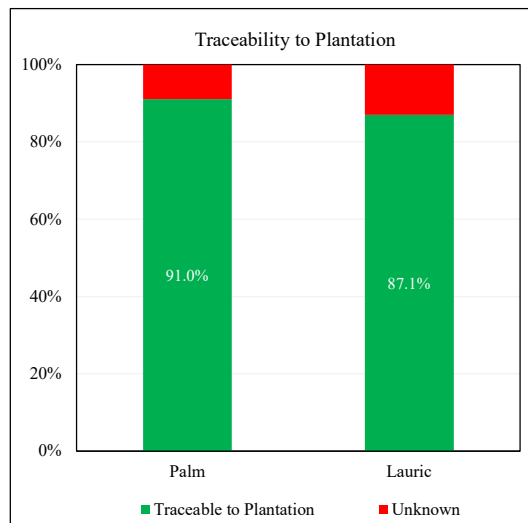

Supplying mills (direct) according to region

	Palm	Lauric
Bengkulu	19	0
Jambi	5	0
North Sumatra	3	0
South Sumatra	1	0
West Sumatra	13	0
Total	41	0

Traceability to Mill

	Palm	Lauric
Traceable to Mill	100.0%	100.0%
Unknown	0.0%	0.0%

Traceability to Plantation

	Palm	Lauric
Traceable to Plantation	91.0%	87.1%
Unknown	9.0%	12.9%

No of Suppliers

	Palm	Lauric
Wilmar owned mill	5	0
Supplying mills (direct)	36	0
Wilmar refineries	1	1
Others(refiners/traders/bulkers)	0	0

Volume Percentage

	Palm	Lauric
Wilmar owned mill	25.3%	0.0%
Supplying mills (direct)	67.7%	0.0%
Wilmar refineries	7.0%	100.0%
Others(refiners/traders/bulkers)	0.0%	0.0%

No of Certified Mills

	Palm	Lauric
RSPO	7	0