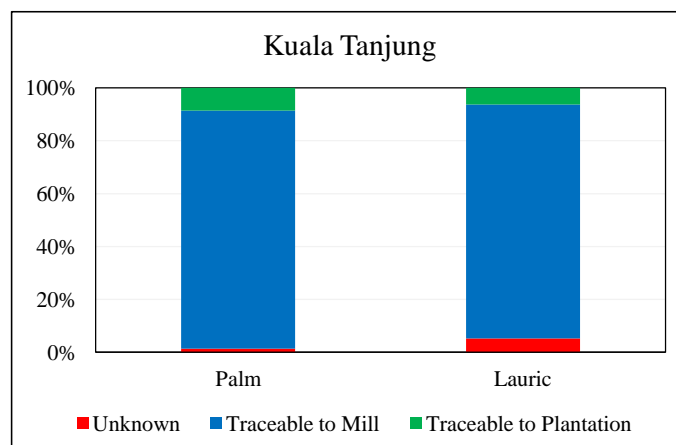

Supplying mills according to region

	Palm	Lauric
Aceh	19	7
Babel	3	0
Belitung	1	0
Central Kalimantan	4	0
Jambi	18	0
North Sumatra	84	78
Riau	6	3
South Sumatra	3	0
West Kalimantan	6	0
Unknown	1	1
Total	145	89

Traceability

	Palm	Lauric
Unknown	1.4%	5.2%
Traceable to mill*	98.6%	94.8%
*(includes traceable to plantation)	8.6%	6.3%

No of Suppliers

	Palm	Lauric
Wilmar owned mill	8	4
Third party mills	137	85
Wilmar refineries	6	2
Others(refiners/traders/bulkers)	0	2

Percentage

	Palm	Lauric
Wilmar owned mill	8.9%	7.3%
Third party mills	76.8%	69.8%
Wilmar refineries	14.3%	18.1%
Others(refiners/traders/bulkers)	0.0%	4.8%

No of Certified Mills

	Palm	Lauric
RSPO	16	12

PT Multimas Nabati Asahan, Kuala Tanjung
(January 2016 - December 2016)