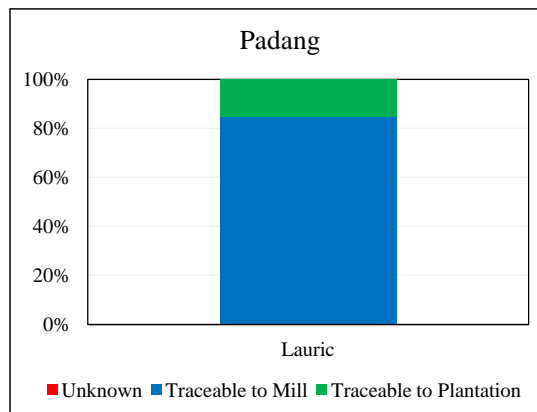

PT Usaha Inti Padang, Padang
Traceability Summary - Supplies January 2016 - December 2016

Refinery Details					
Parent Name	Refinery Name	RSPO Status	Latitude	Longitude	Address
Wilmar International	PT Usaha Inti Padang, Padang	Yes - MB	-0.795180°	100.409320°	Kawasan Industri Padang Lot Ns. 9, Nagari Kasang, Kecamatan Batang Anai Kabupaten Padang Pariaman, 25586

Supplying mills according to region

	Lauric
Bengkulu	13
Jambi	11
North Sumatra	1
Riau	1
West Sumatra	19
Total	45

Traceability +

	Lauric
Unknown	0.0%
Traceable to mill	100.0%
(includes traceable to plantation)	15.2%

No of Suppliers

Wilmar owned mill	5
Third party mills	40
Wilmar refineries	2
Others(refiners/traders/bulkers)	0

Percentage

Wilmar owned mill	18.4%
Third party mills	81.0%
Wilmar refineries	0.7%
Others(refiners/traders/bulkers)	0.0%

No of Certified Mills

RSPO	5