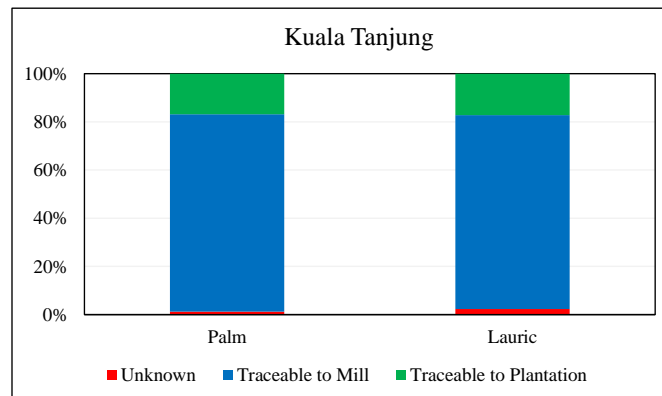

PT Multimas Nabati Asahan, Kuala Tanjung
Traceability Summary - Supplies April 2016 - March 2017

Refinery Details					
Parent Name	Refinery Name	RSPO Status	Latitude	Longitude	Address
Wilmar International	PT Multimas Nabati Asahan, Kuala Tanjung	Yes - SG / MB	3.36957°	99.44142°	Acces Road Dusun IV, Desa Kuala Tanjung, Kecamatan Sei Suka, Kabupaten Batu Bara, Sumatera Utara, Indonesia

Supplying mills according to region	Palm	Lauric
Aceh	16	7
Babel	3	0
Belitung	1	0
Jambi	15	0
North Sumatra	77	80
Riau	5	3
South Sumatra	3	0
West Kalimantan	3	0
Unknown	1	1
Total	124	91

Traceability	Palm	Lauric
Unknown	1.2%	2.3%
Traceable to mill*	98.8%	97.7%
*(includes traceable to plantation)	16.8%	17.2%

No of Suppliers	Palm	Lauric
Wilmar owned mill	8	5
Third party mills	116	86
Wilmar refineries	6	1
Others(refiners/traders/bulkers)	0	1

Percentage	Palm	Lauric
Wilmar owned mill	9.2%	9.7%
Third party mills	73.4%	83.0%
Wilmar refineries	17.4%	2.8%
Others(refiners/traders/bulkers)	0.0%	4.5%

No of Certified Mills	Palm	Lauric
RSPO	12	13

Last Updated : 26 Jul 2017