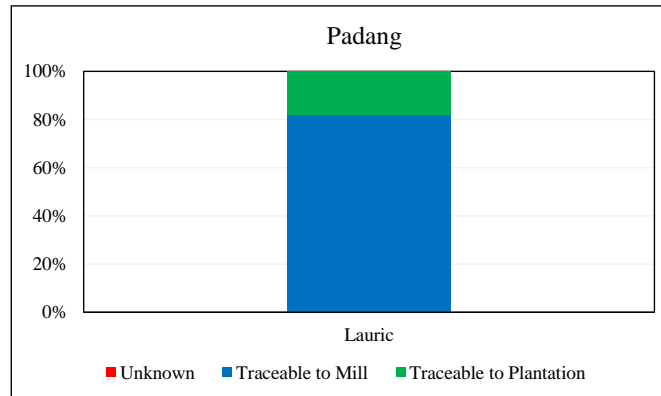

PT Usaha Indah Padang, Padang

Traceability Summary - Supplies April 2016 - March 2017

Refinery Details					
Parent Name	Refinery Name	RSPO Status	Latitude	Longitude	Address
Wilmar International	PT Usaha Inti Padang, Padang	Yes - MB	-0.795180°	100.409320°	Kawasan Industri Padang Lot Ns. 9, Nagari Kasang, Kecamatan Batang Anai Kabupaten Padang Pariaman, 25586, Indonesia

Supplying mills according to region

	Lauric
Bengkulu	12
Jambi	10
North Sumatra	1
Riau	1
West Sumatra	19
Total	43

Traceability

	Lauric
Unknown	0.1%
Traceable to mill*	99.9%
*(includes traceable to plantation)	17.9%

No of Suppliers

Wilmar owned mill	5
Third party mills	38
Wilmar refineries	2
Others(refiners/traders/bulkers)	0

Percentage

Wilmar owned mill	18.4%
Third party mills	80.7%
Wilmar refineries	0.9%
Others(refiners/traders/bulkers)	0.0%

No of Certified Mills

RSPO	3

Last Updated : 26 Jul 2017