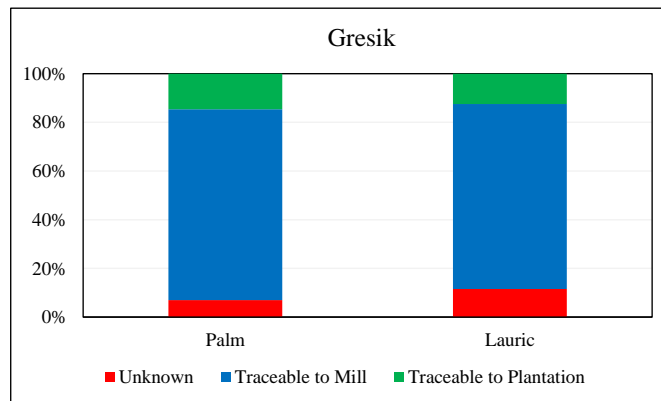

PT Wilmar Nabati Indonesia, Gresik
Traceability Summary - Supplies April 2016 - March 2017

Refinery Details					
Parent Name	Refinery Name	RSPO Status	Latitude	Longitude	Address
Wilmar International	PT Wilmar Nabati Indonesia, Gresik	Yes - SG / MB	7.178028°	112.6139°	Jl. Kapten Darmo Sugondo No-56, Kel. Indro, Kec Kebomas, Kab Gresik, East Jawa, 61124, Indonesia

Supplying mills according to region	Palm	Lauric
Babel	2	0
Central Kalimantan	40	44
East Kalimantan	26	12
Jambi	7	1
North Kalimantan	3	1
Riau	2	0
South East Sulawesi	1	0
South Kalimantan	4	6
South Sumatra	2	0
West Kalimantan	25	8
West Papua	0	1
West Sulawesi	1	4
West Sumatra	0	1
Unknown	3	2
Total	116	80

Traceability	Palm	Lauric
Unknown	7.0%	11.6%
Traceable to mill*	93.0%	88.4%
*(includes traceable to plantation)	14.6%	12.5%

No of Suppliers	Palm	Lauric
Wilmar owned mill	9	9
Third party mills	107	71
Wilmar refineries	6	5
Others(refiners/traders/bulkers)	1	1

Percentage	Palm	Lauric
Wilmar owned mill	7.5%	8.5%
Third party mills	70.7%	38.6%
Wilmar refineries	20.2%	48.0%
Others(refiners/traders/bulkers)	1.6%	5.0%

No of Certified Mills	Palm	Lauric
RSPO	19	21